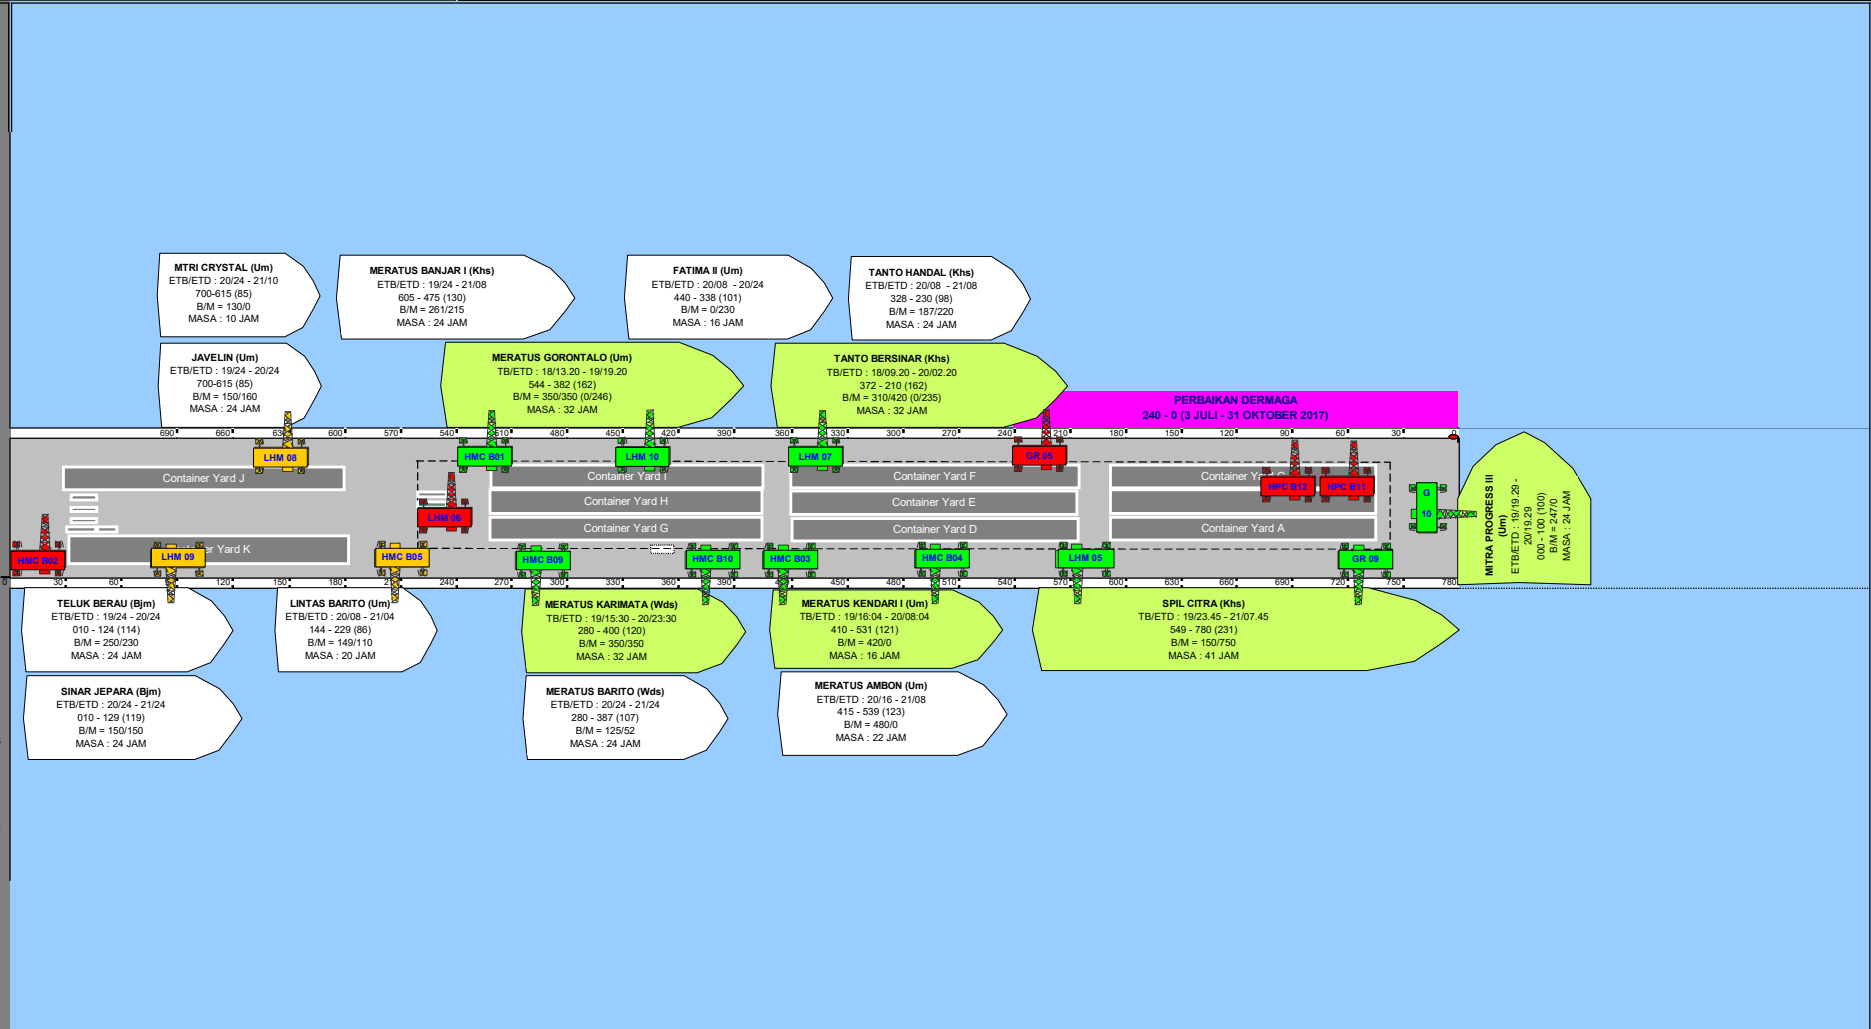

Kepada :
Yth. Customer

20-Sep-17
00:12:45

PENETAPAN KAPAL DI TERMINAL BERLIAN

KETERANGAN :

- Khs = **Windows KHUSUS**
- Um = **Umum**
- Bjm = **Banjarmasin**
- AKTIFITAS
- REPAIR
- STANDBY
- RENCANA

KAPAL BERANGKAT	AGEN	BERTHING	DEPARTURE
TANTO SELALU	TNT	17/9/17 8:14:00	19/9/17 4:32:00
MERATUS KAPUAS	MRTS	17/9/17 14:22:00	19/9/17 6:12:00
ORIENTAL JADE	SPIL	18/9/17 15:00:00	19/9/17 11:10:00
SINAR AMBON	PPNP	18/9/17 23:45:00	19/9/17 22:52:00
SAMUDERA MAS	TEMAS	19/9/17 2:17:00	19/9/17 23:38:00
SPIL NIRMALA	SPIL	18/9/17 15:00:00	19/9/17 18:14:00
MAGELAN	SPIL	19/9/17 6:35:00	19/9/17 2:23:00
BONNY STAR	MSP	18/9/17 14:26:00	

ALAT	REPAIR	ESTIMASI FINISH	KETERANGAN
HPC B11	REPAIR	-	BELUM BISA DIPASTIKAN
HPC B12	REPAIR	-	BELUM BISA DIPASTIKAN
HMC B02	REPAIR	-	BELUM BISA DIPASTIKAN
LHM 06	REPAIR	-	BELUM BISA DIPASTIKAN
GR 05	REPAIR	19/24.00	2 SHIFT
HMC B03	REPAIR	19/16.00	1 SHIFT